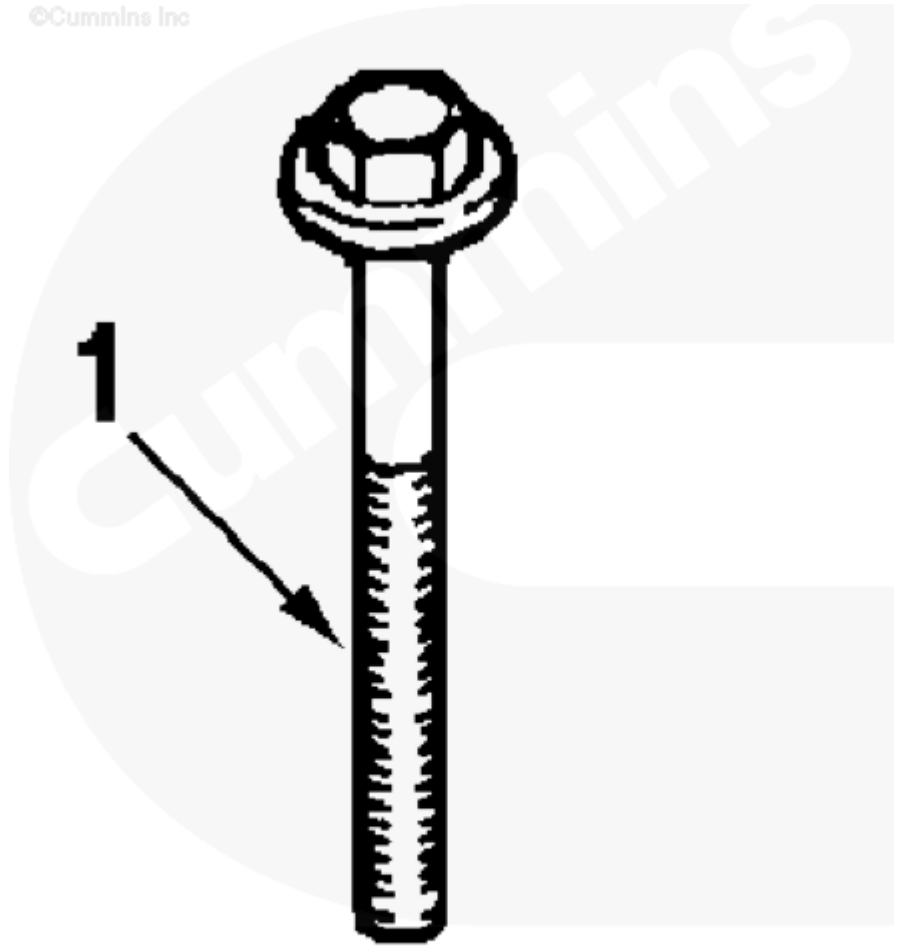

ic910 go

[SMALL](#) | [MEDIUM](#) | [LARGE](#)

Cart	Ref No	Part Number	Part Description	Required	Remarks
<input type="button" value="View My Cart"/>					
		SS9037	Shipping Bracket		Shipping Bracket...(More)
					bracket mounting location:
					Attaches to engine block only
					Exhaust Manifold Type: Water
					Cooled.
<input type="checkbox"/>	1	3901249	Hexagon Flange Head Cap Screw	14	M12 X 1.75 X 25.